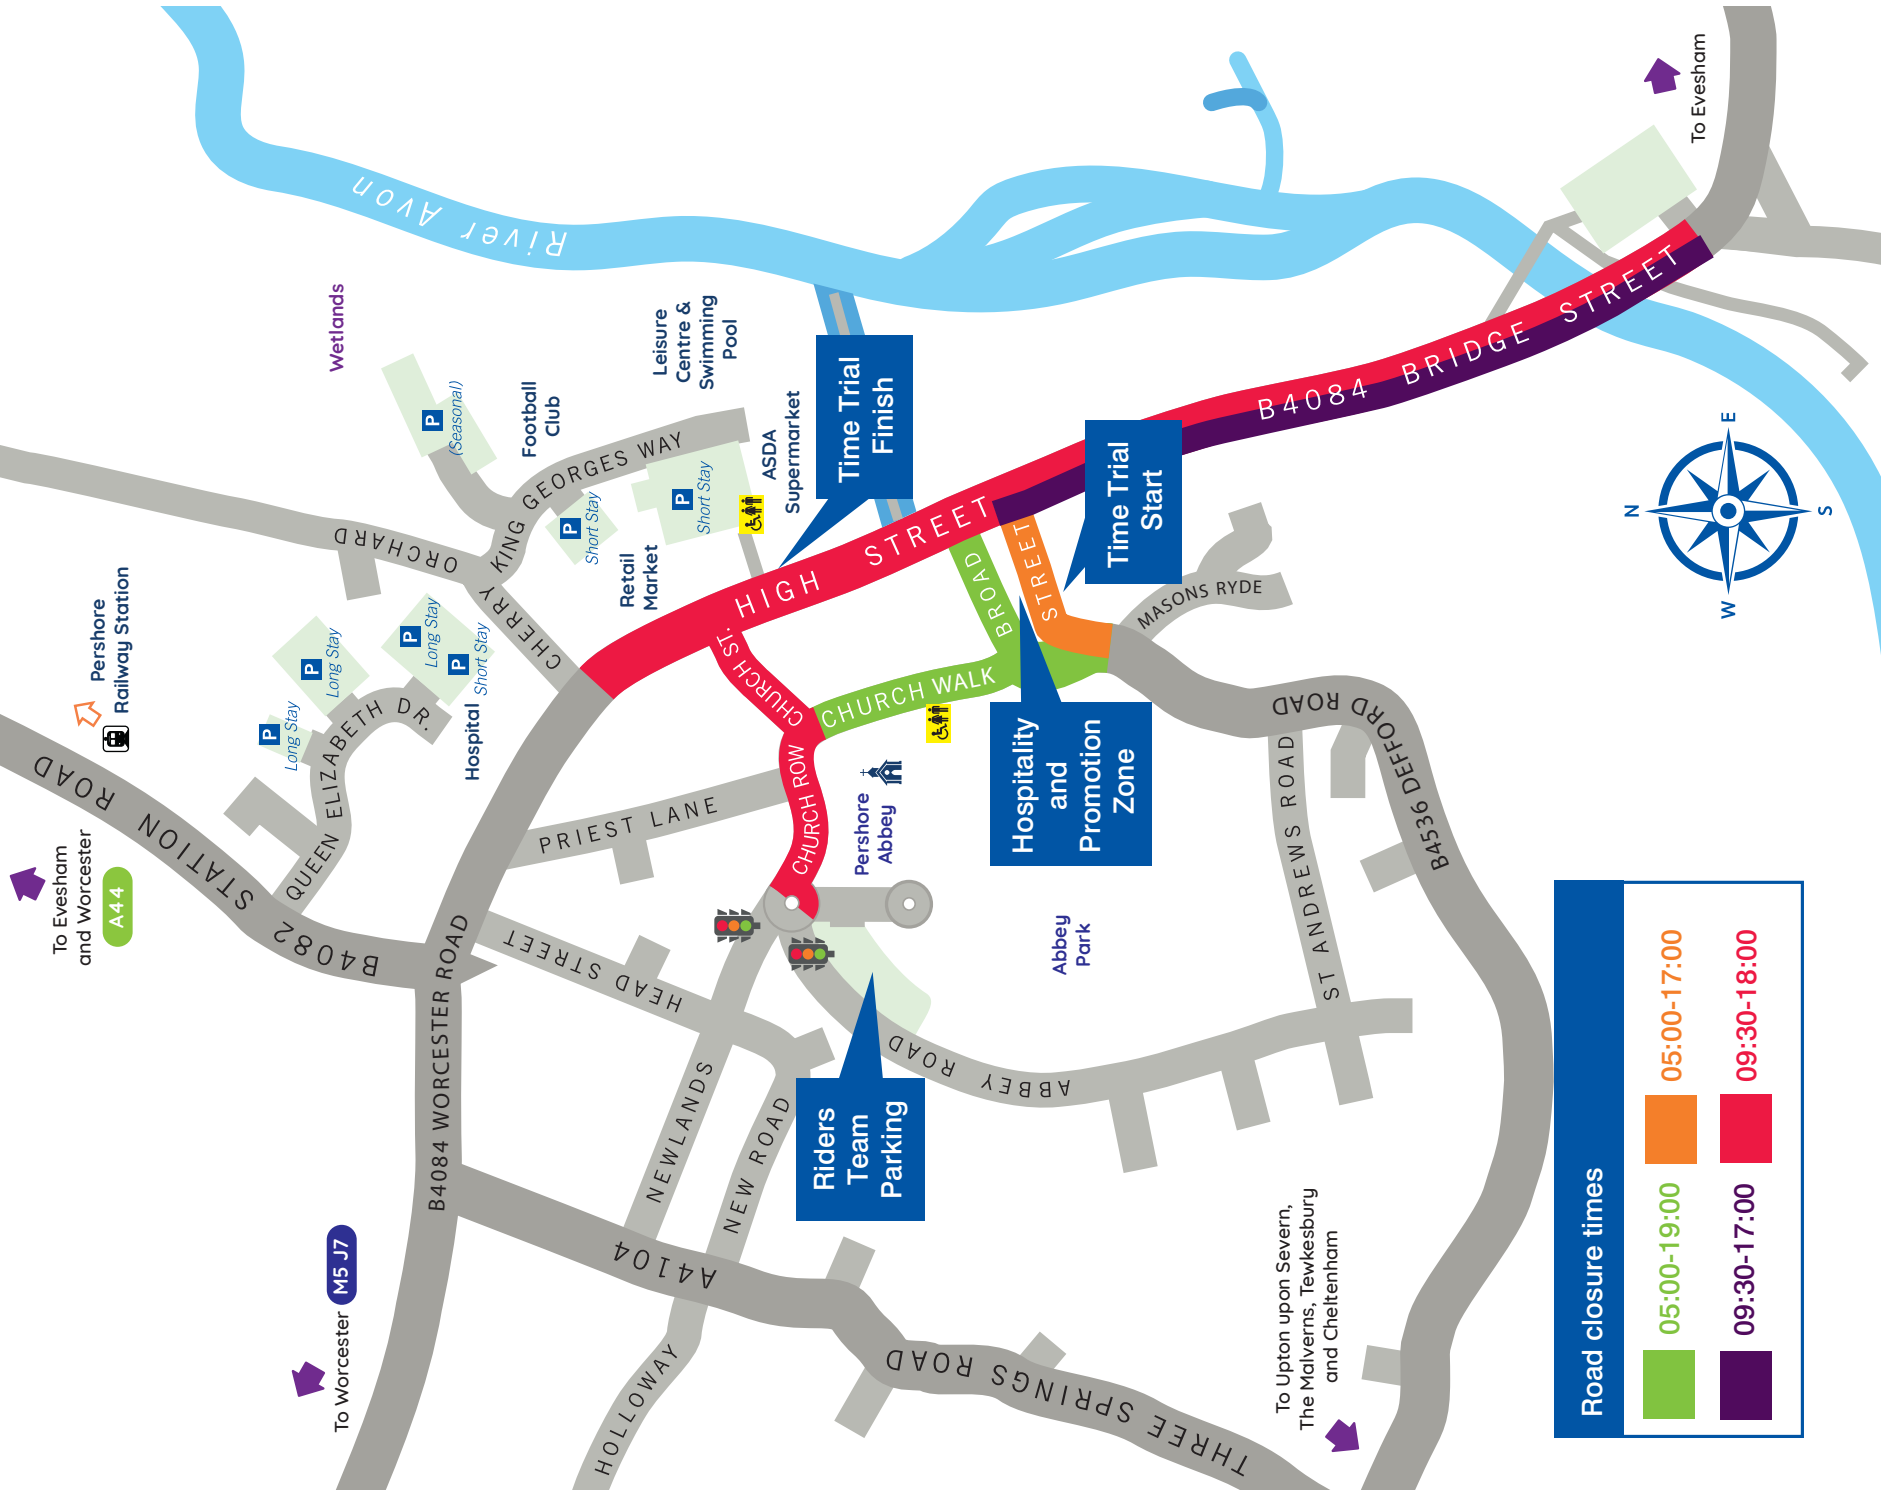

# Pershere Individual Time Trial Road Closure Information (Map A)

Road closure times	
<span style="background-color: #90EE90; padding: 5px;"> </span> 05:00-19:00	<span style="background-color: #FFA500; padding: 5px;"> </span> 05:00-17:00
<span style="background-color: #800080; padding: 5px;"> </span> 09:30-17:00	<span style="background-color: #FF0000; padding: 5px;"> </span> 09:30-18:00

To Worcester M5 J7  
A444

Pershere Railway Station

To Worcester M5 J7

To Upton upon Severn, The Malverns, Tewkesbury and Cheltenham

To Evesham

# Pershore Individual Time Trial Route – Road Closure Information (Map B)

Road closure times

11:00-15:30