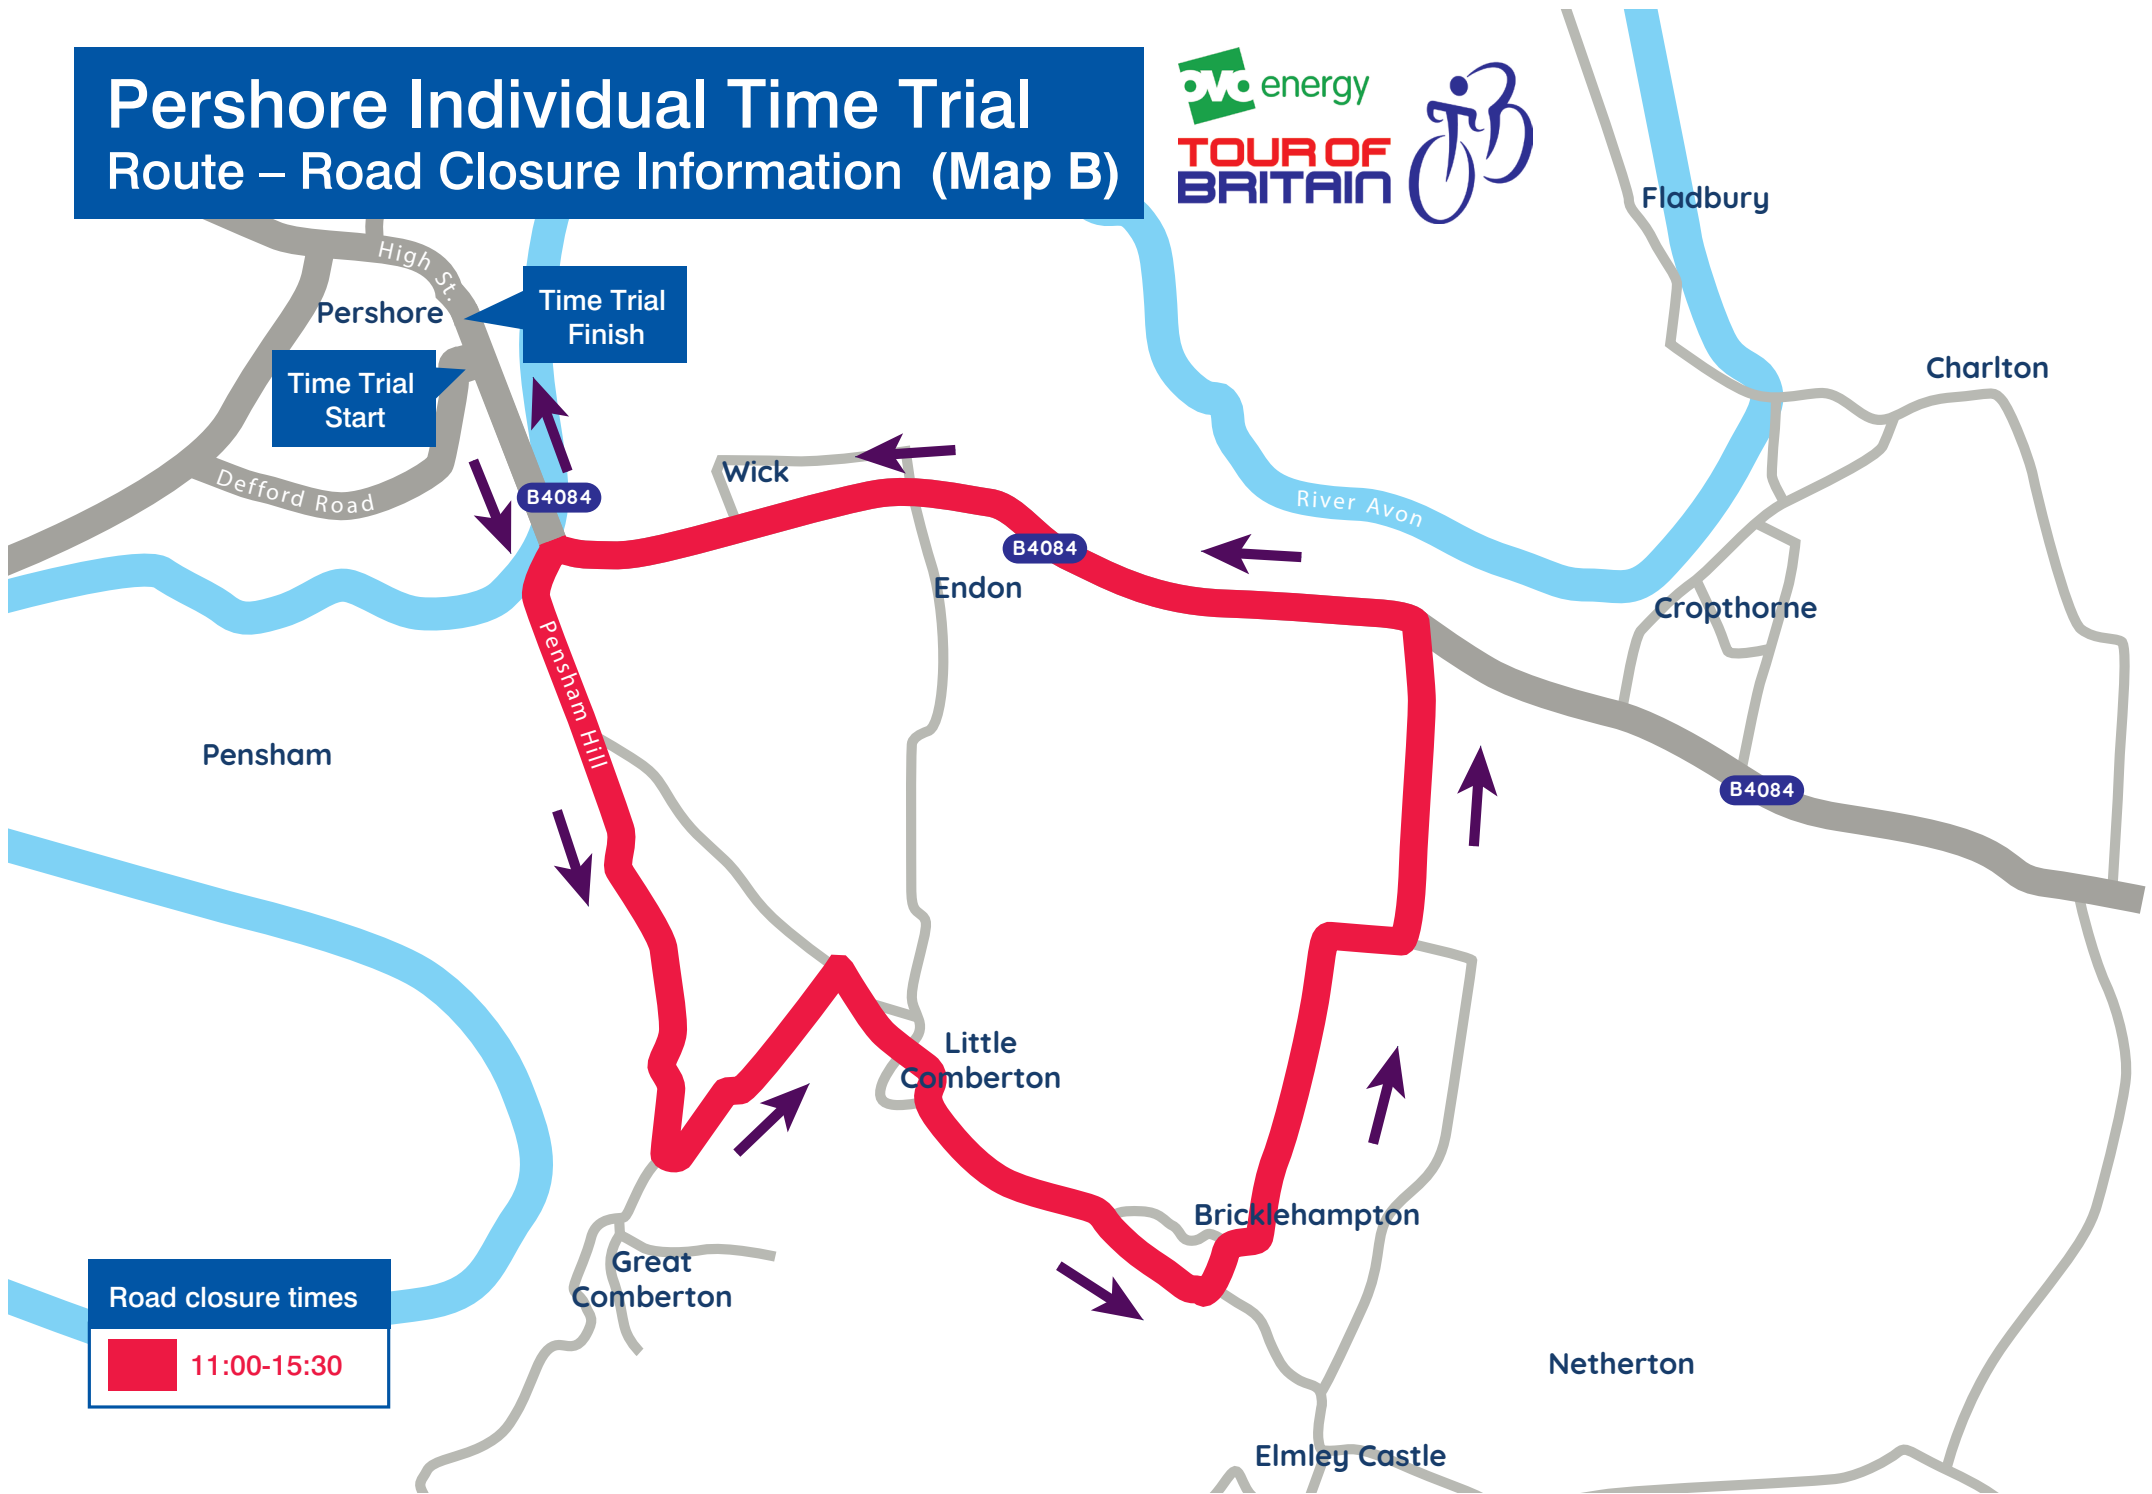

# Pershere Individual Time Trial Road Closure Information (Map A)

Road closure times	
<span style="background-color: #90EE90; padding: 5px;"> </span> 05:00-19:00	<span style="background-color: #FFA500; padding: 5px;"> </span> 05:00-17:00
<span style="background-color: #800080; padding: 5px;"> </span> 09:30-17:00	<span style="background-color: #FF0000; padding: 5px;"> </span> 09:30-18:00

To Worcester M5 J7  
A444

Pershere Railway Station

To Worcester M5 J7

To Upton upon Severn, The Malverns, Tewkesbury and Cheltenham

To Evesham

# Pershore Individual Time Trial Route – Road Closure Information (Map B)

Road closure times

11:00-15:30